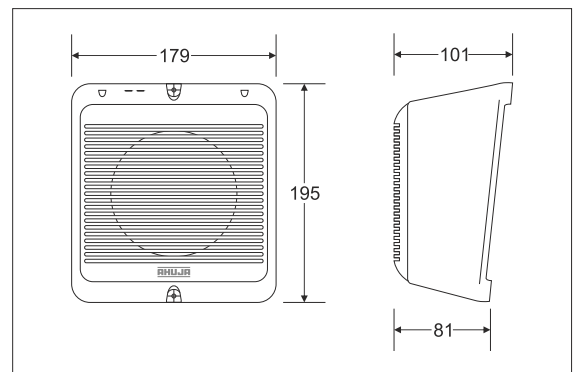

AHUJA offers a 100V line wall mounting box speaker to meet the requirements of indoor public address and background music. The unit consists of a highly efficient 5" full range speaker housed in an attractive high impact ABS cabinet to match any decor. Power tap / impedance selection arrangement is simple and does not require soldering or any other tool, it can be done by fixing the female receptacle (or push-fit terminal) on the black wire to the required tap as shown in the diagram. The speaker is enclosed in a cloth bag for protection.

### Features

- Clear & clean sound for speech and music.
- Elegant plastic cabinet in white colour.
- Power tap selection on 100V through female receptacle (push-fit).
- Key hole for easy wall mounting.
- Holes provided on the cabinet for mounting with screws to make it vandal proof.
- Ideal for use in Schools, Offices, BPOs, Hospitals, Banks, Restaurants & Showrooms.

### Specifications

<b>Input Power</b>	5W RMS / 7.5W Max.
<b>Power Taps on 100V</b>	5 / 2.5 / 1.25W
<b>Speaker</b>	1 × 5" Full Range
<b>Impedance</b>	2k / 4k / 8kΩ
<b>Frequency Response</b>	80-15,000 Hz
<b>SPL at 1kHz (1W/1m)</b>	92dB
<b>Finish</b>	ABS White Colour
<b>Dimensions</b>	W179 × H195 x D101 mm
<b>Net Weight</b>	0.80kg