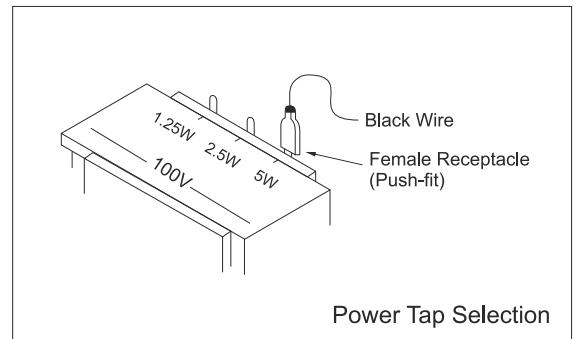

AHUJA offers a 100V line wall mounting box speaker to meet the requirements of indoor public address and background music. The unit consists of a highly efficient 5" full range speaker housed in an attractive high impact ABS cabinet to match any decor. Power tap / impedance selection arrangement is simple and does not require soldering or any other tool, it can be done by fixing the female receptacle (or push-fit terminal) on the black wire to the required tap as shown in the diagram. The speaker is enclosed in a cloth bag for protection.

### Features

- Clear & clean sound for speech and music.
- Elegant plastic cabinet in white colour.
- Power tap selection on 100V through female receptacle (push-fit).
- Key hole for easy wall mounting.
- Holes provided on the cabinet for mounting with screws to make it vandal proof.
- Ideal for use in Schools, Offices, BPOs, Hospitals, Banks, Restaurants & Showrooms.

### Specifications

<b>Input Power</b>	5W RMS / 7.5W Max.
<b>Power Taps on 100V</b>	5 / 2.5 / 1.25W
<b>Speaker</b>	1 × 5" Full Range
<b>Impedance</b>	2k / 4k / 8kΩ
<b>Frequency Response</b>	80-15,000 Hz
<b>SPL at 1kHz (1W/1m)</b>	92dB
<b>Finish</b>	ABS White Colour
<b>Dimensions</b>	W179 × H195 x D101 mm
<b>Net Weight</b>	0.80kg