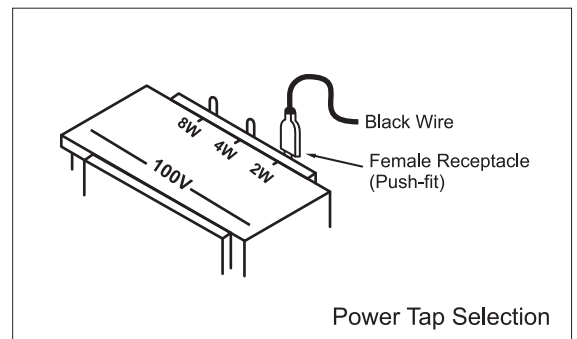

AHUJA offers a 100V line wall mounting box speaker to meet the requirements of indoor public address and background music. The unit consists of a highly efficient 6" full range speaker housed in an attractive high impact ABS cabinet to match any decor. Power tap / impedance selection arrangement is simple and does not require soldering or any other tool, it can be done by fixing the female receptacle (or push-fit terminal) on the black wire to the required tap as shown in the diagram.

Features

- Clear & clean sound for speech and music.
- Elegant plastic cabinet in white colour.
- Power tap selection on 100V through female receptacle (push-fit).
- Key hole for easy wall mounting.
- Holes provided on the cabinet for mounting with screws to make it vandal proof.
- Ideal for use in Schools, Offices, BPOs, Hospitals, Banks, Restaurants & Showrooms.

Specifications

Input Power	8W RMS
Power Taps on 100V	8 / 4 / 2W
Speaker	1 × 6" Full Range
Impedance	1.25k / 2.5k / 5kΩ
Frequency Response	60-15,000Hz
SPL at 1kHz (1W/1m)	92dB
Finish	ABS White Colour
Dimensions	W230 × H250 × D115 mm
Weight	1.15kg