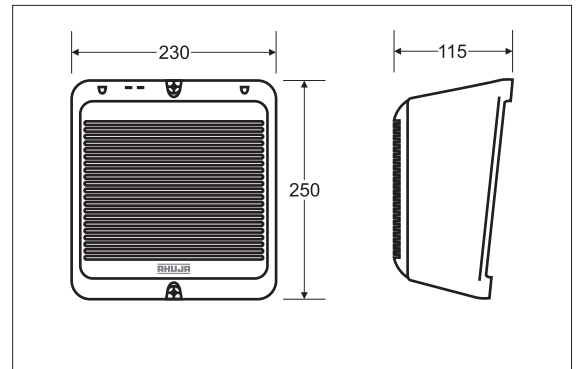

AHUJA offers a 100V line wall mounting box speaker to meet the requirements of indoor public address and background music. The unit consists of a highly efficient 6" full range speaker housed in an attractive high impact ABS cabinet to match any decor. Power tap / impedance selection arrangement is simple and does not require soldering or any other tool, it can be done by fixing the female receptacle (or push-fit terminal) on the black wire to the required tap as shown in the diagram.

Features

- Clear & clean sound for speech and music.
- Elegant plastic cabinet in white colour.
- Power tap selection on 100V through female receptacle (push-fit).
- Key hole for easy wall mounting.
- Holes provided on the cabinet for mounting with screws to make it vandal proof.
- Ideal for use in Schools, Offices, BPOs, Hospitals, Banks, Restaurants & Showrooms.

Specifications

Input Power	8W RMS
Power Taps on 100V	8 / 4 / 2W
Speaker	1 × 6" Full Range
Impedance	1.25k / 2.5k / 5kΩ
Frequency Response	60-15,000Hz
SPL at 1kHz (1W/1m)	92dB
Finish	ABS White Colour
Dimensions	W230 × H250 × D115 mm
Weight	1.15kg